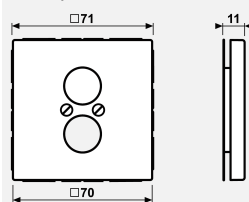

Centre plate

with supporting frame, screw fixing only
for 2 loudspeaker sockets up to 18.5 mm Ø or with flange mounting 22.5 mm hole spacing.

In connection with mounting plate ref.-no. 63 WBT (not included) for loudspeaker terminal ref.-no. LPK 63 RT/SW and RCA socket ref.-no. CIB 63.

Second hole can be broken out.

Duroplastic (scratch-proof) glossy

Colour:
ivory

Material:
duroplastic