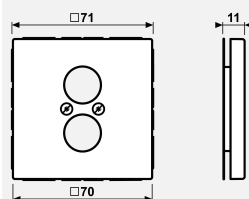

metal versions

Colour:
aluminium

Material:
aluminium AlMg1