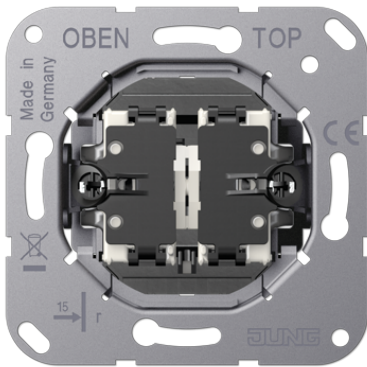

Product data sheet

2-gang toggle push-button insert (2 NO contacts)

Reference number

K 535 EU

2-gang toggle push-button insert 10 A / 250 V ~

screwless terminals for wires up to 2.5 mm²

screw fixing only, without claws
installation into flush box min. 63 mm (depth)

for centre plates with toggle lever ref.-no.: ..12-5.., ..12-250.., ..12-25..

Version:

2 x 1-pole, 1-way (NO contact)