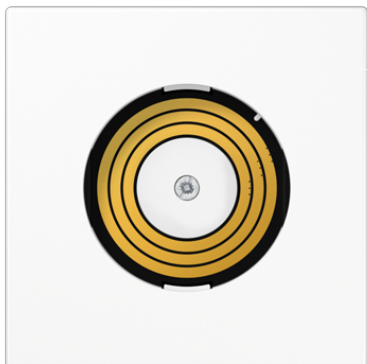

# Product data sheet

Centre plate for power supply Plug & Light

**Reference number**

PL LS DMS WW

**Centre plate**

for power supply Plug & Light, ref.-no.: PL 08 U

**Product characteristics**

- Magnetic fixing of light attachments
- Mechanical securing of light attachments for ceiling mounting and as dismantling protection
- Electrical coupling via gold-plated sliding contacts

**Thermoplastic (breakproof) high-gloss**

**Colour:**

white

**Material:**

thermoplastic