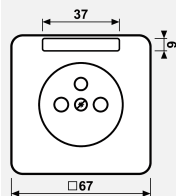

Centre plate

for socket insert French/Belgian system, ref.-no.: 1520 ..F EINS, 1521 ..F EINS
with enhanced contact protection / shutter (Safety Plus)
with inscription field 6 x 37 mm

Duroplastic (scratch-proof) glossy

Colour:
white

Material:
duroplastic