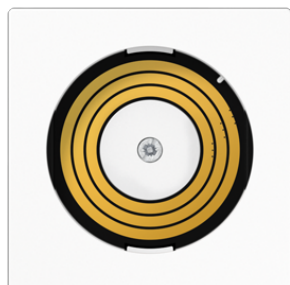

# Product data sheet

Centre plate for power supply Plug & Light

**Reference number**

PL A DMS WW

**Centre plate**

for power supply Plug & Light, ref.-no.: PL 08 U

**Product characteristics**

- Magnetic fixing of light attachments
- Mechanical securing of light attachments for ceiling mounting and as dismantling protection
- Electrical coupling via gold-plated sliding contacts

**Thermoplastic (breakproof) high-gloss**

**Colour:**

white

**Material:**

thermoplastic