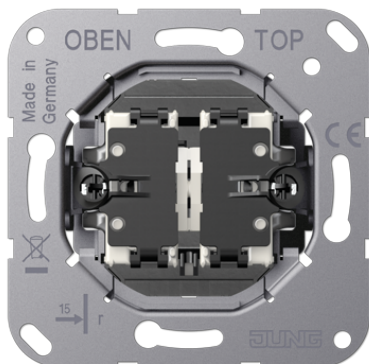

# Product data sheet

2-gang toggle switch insert 1-pole, 2-way

Reference number

K 509 EU

**2-gang toggle switch insert 10 AX / 250 V ~**

screw terminals for wires up to 2.5 mm<sup>2</sup>

screw fixing only, without claws  
installation into flush box min. 63 mm (depth)

for centre plates with toggle lever ref.-no.: ..12-5.., ..12-250.., ..12-25..

**Version:**

2 x 1-pole, 2-way

**Power SBL (self-ballasted lamps):**

max. 100 W