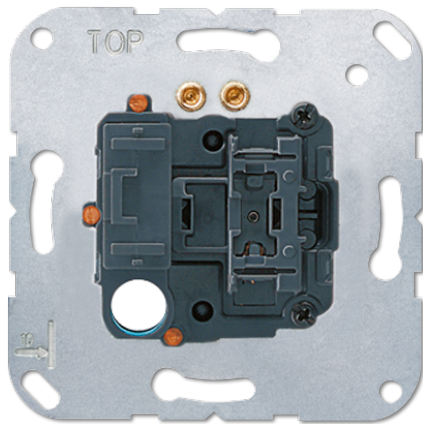

# Product data sheet

Reference number

3190 CU KO EINS

**Switched cable unit with fuse**

**2-pole, 13 A 250 V ~**  
 with indicator light  
 screw terminals for wires up to 4 mm<sup>2</sup>